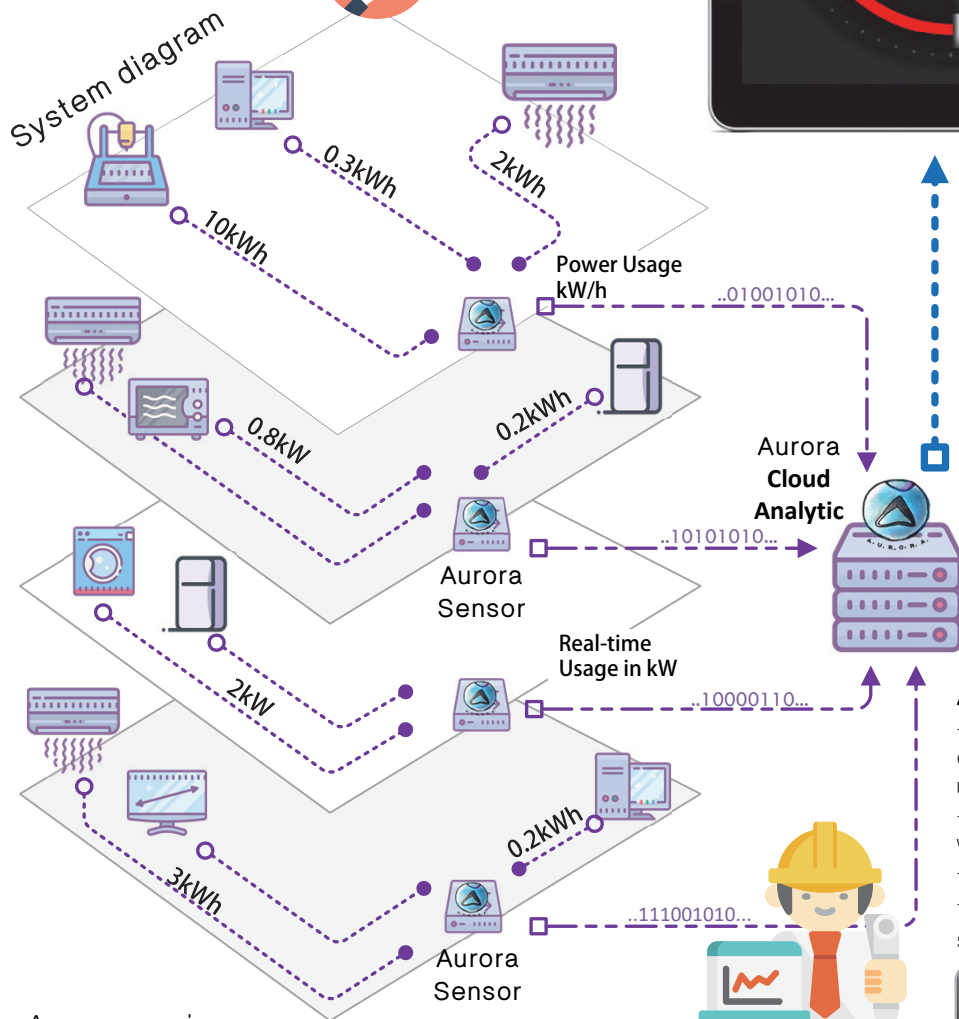

## Awareness Display Clock

Lets everyone be a part of reduce and save energy. Using Digital Clock To display energy usage data. Turn off electric device when no-use make power level back to green

## Awareness Display Board

Change color by power usage in each area, create awareness and saving energy behavior for everyone. User able to average energy usage

## Aurora Cloud Analytic

- Cloud system collect energy usage in each area, floor, then analyze energy usage pattern
- Compare energy usage by working day, week and month
- Simple untestable summery graph
- **Setup energy usage goal** send to show on every floor area display

### Analytic System

- Collect and Analyze energy usage
- Compare daily energy usage
- Target energy reduction for organization collaboration