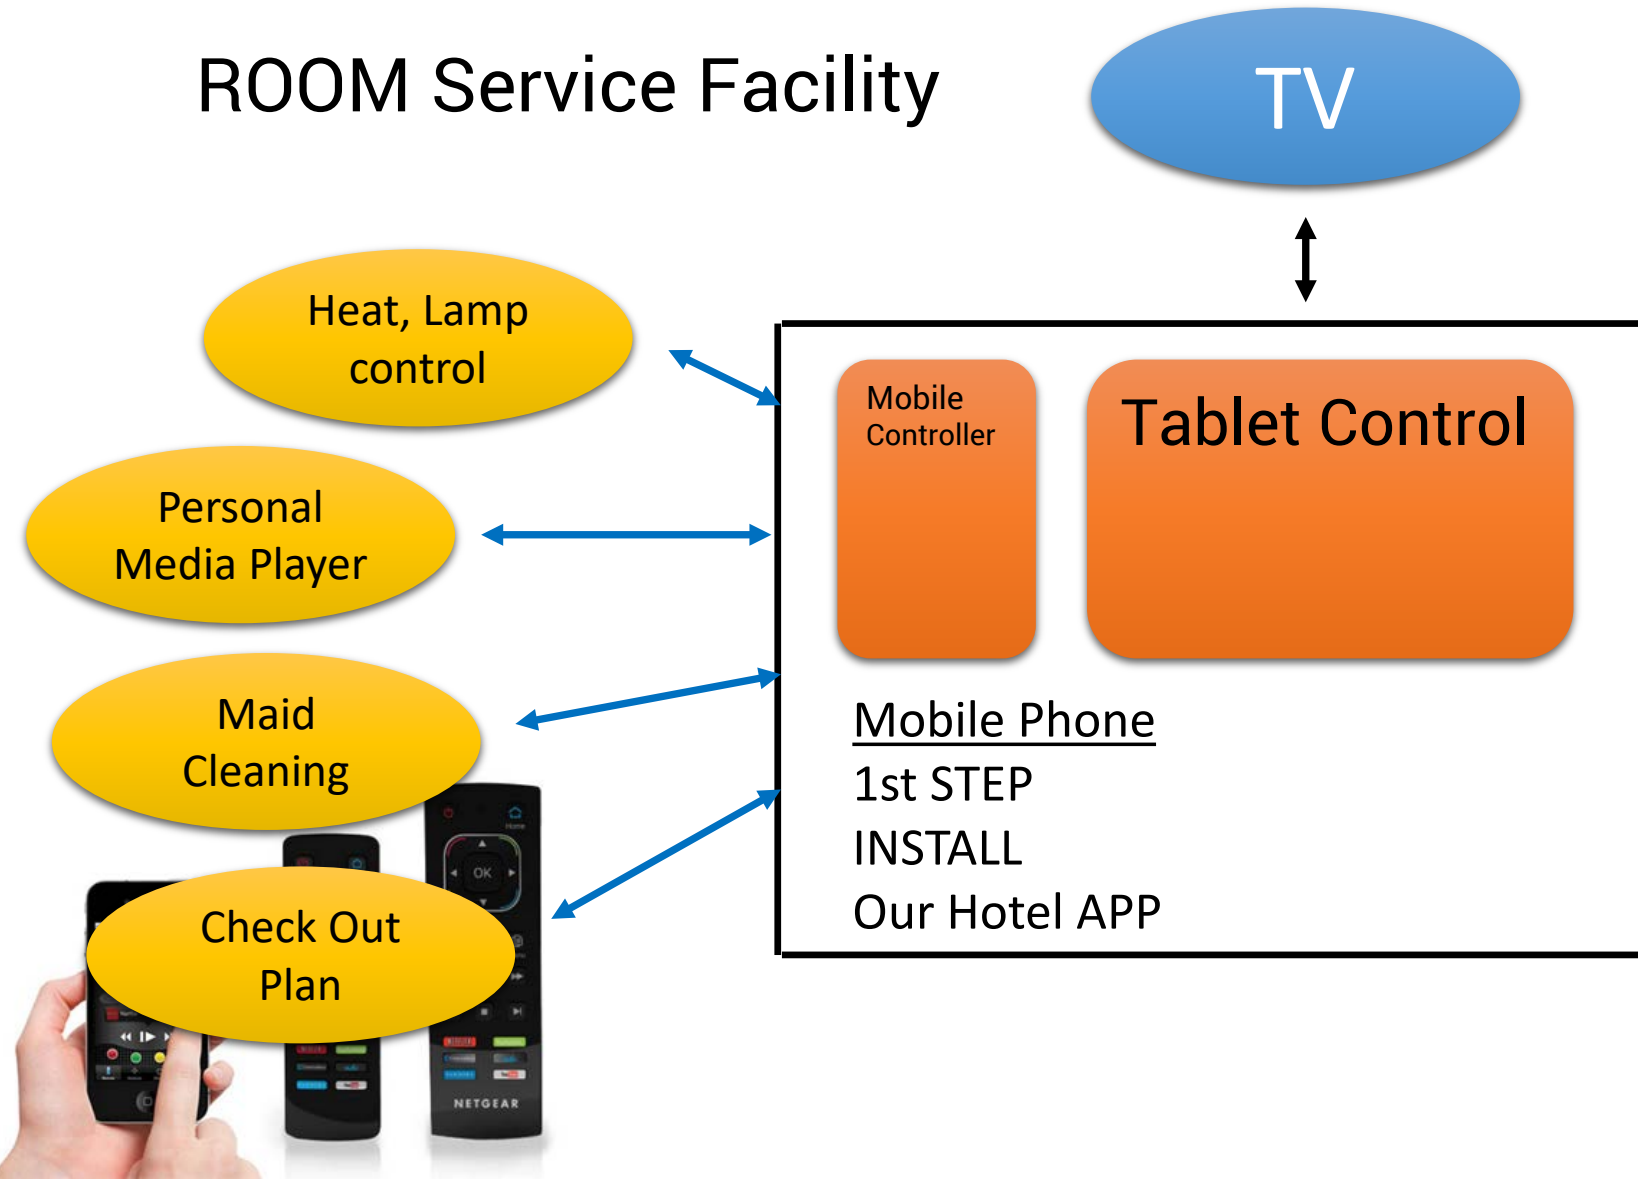

EASY
CHECK-IN

Hotel

Service

- Pool
- Resturant
- Bar
- Tour

Tour
Guide

Outdoor
Activity
Package

HOTEL
SMART
CONNECT
(HOTEL
APP)

Easiest way travel to Burma
Safe – Fast – Comfortable
Just Online Booking

SMART Control

ROOM Service Facility

SMART COMFORT